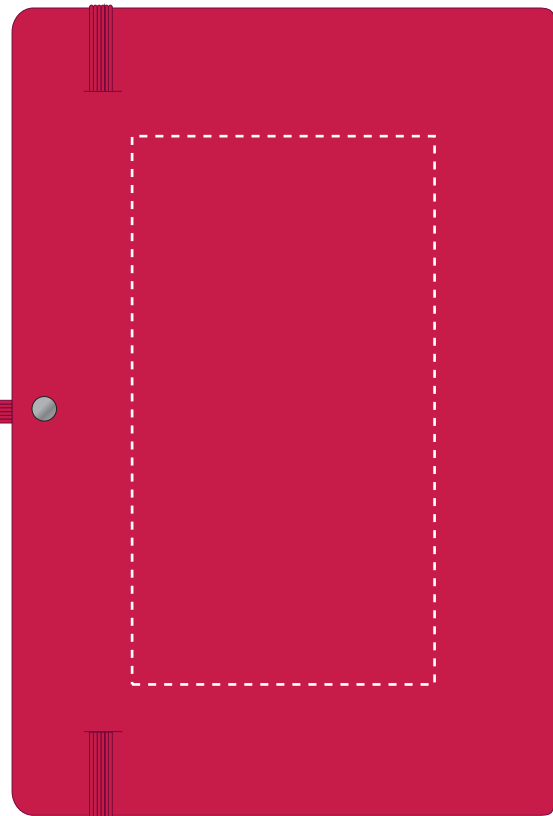

We stock this item in the following colours

PANTONE REFERENCE(S)

Debossing / Foil Blocking

Product Image for visualisation - colours may vary

ARTWORK SCALE 50%

- CENTRED TO PRINT AREA
- CENTRED TO NOTEBOOK

ARTWORK SCALE 50%

- CENTRED TO PRINT AREA
- CENTRED TO NOTEBOOK

The dashed line is to demonstrate print area and will not appear on your printed item

PLEASE NOTE:

- All colours including print and product are for visual purposes only and should not be regarded as the actual colour of the product and print.
- Some products may vary from batch to batch and may differ from previous orders.
- The colour and texture of a product can also have an effect on the final print colour.
- By approving this order we accept that you understand these terms.