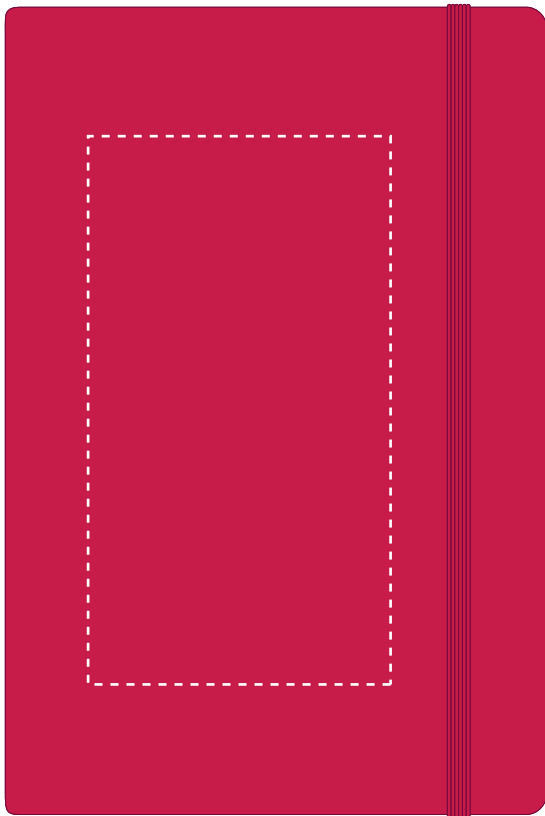

We stock this item in the following colours

PANTONE REFERENCE(S)

Debossing / Foil Blocking

Product Image for visualisation - colours may vary

ARTWORK SCALE 50%

- CENTRED TO PRINT AREA
- CENTRED TO NOTEBOOK

ARTWORK SCALE 50%

- CENTRED TO PRINT AREA
- CENTRED TO NOTEBOOK

The dashed line is to demonstrate print area and will not appear on your printed item

PLEASE NOTE:

- All colours including print and product are for visual purposes only and should not be regarded as the actual colour of the product and print.
- Some products may vary from batch to batch and may differ from previous orders.
- The colour and texture of a product can also have an effect on the final print colour.
- By approving this order we accept that you understand these terms.